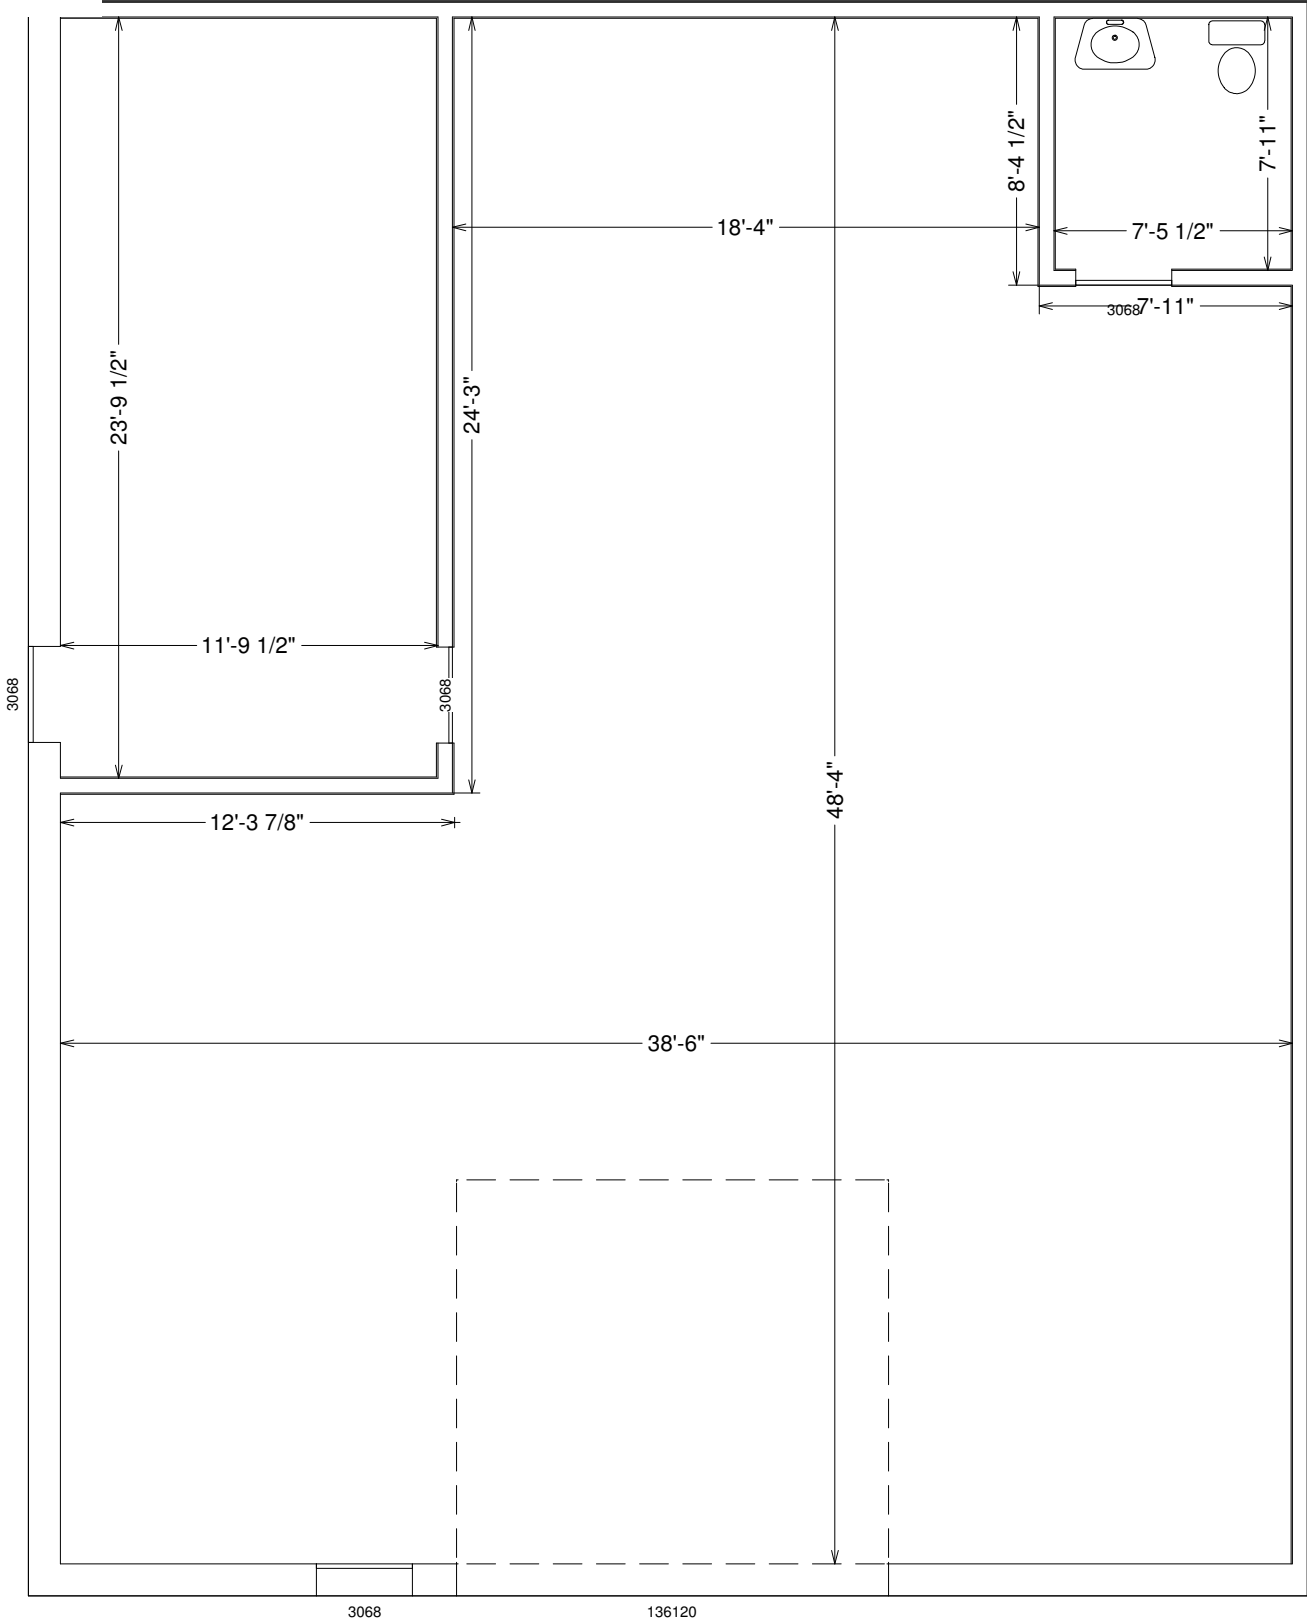

For Layout Purposes Only

8613 Jefferson Hwy, Osseo, MN 55369
Office SqFt. - 388 Warehouse SqFt. - 1,672
Total Square Footage - 2,060